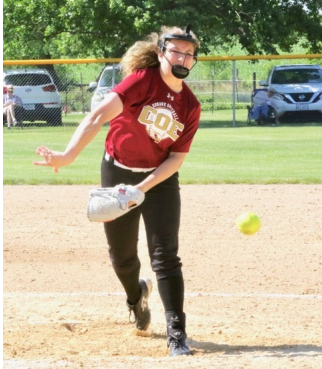

Bosch sweeps MSR with superb pitching

Written by Jim Ecker
Sunday, 14 June 2020 20:36 -

WALKER - First came a one-hitter by Ellie Thurow, then came a 14-strikeout performance by the Timmons sisters.

It was a stellar day for Bosch Financial and their outstanding pitching staff.

Thurow, who pitches for Coe College, tossed her one-hitter with five strikeouts as Bosch waltzed by the Metro Sports Report, 14-0, in the first game of their doubleheader in the Iowa Women's Softball League Sunday in Walker.

Avery Guy of Iowa had two hits and a double for Emil's Hideaway. Abby Carlin of Western Illinois socked a triple.

Bosch sweeps MSR with superb pitching

Written by Jim Ecker
Sunday, 14 June 2020 20:36 -

Emily Oler of Mount Mercy picked up the victory in relief.